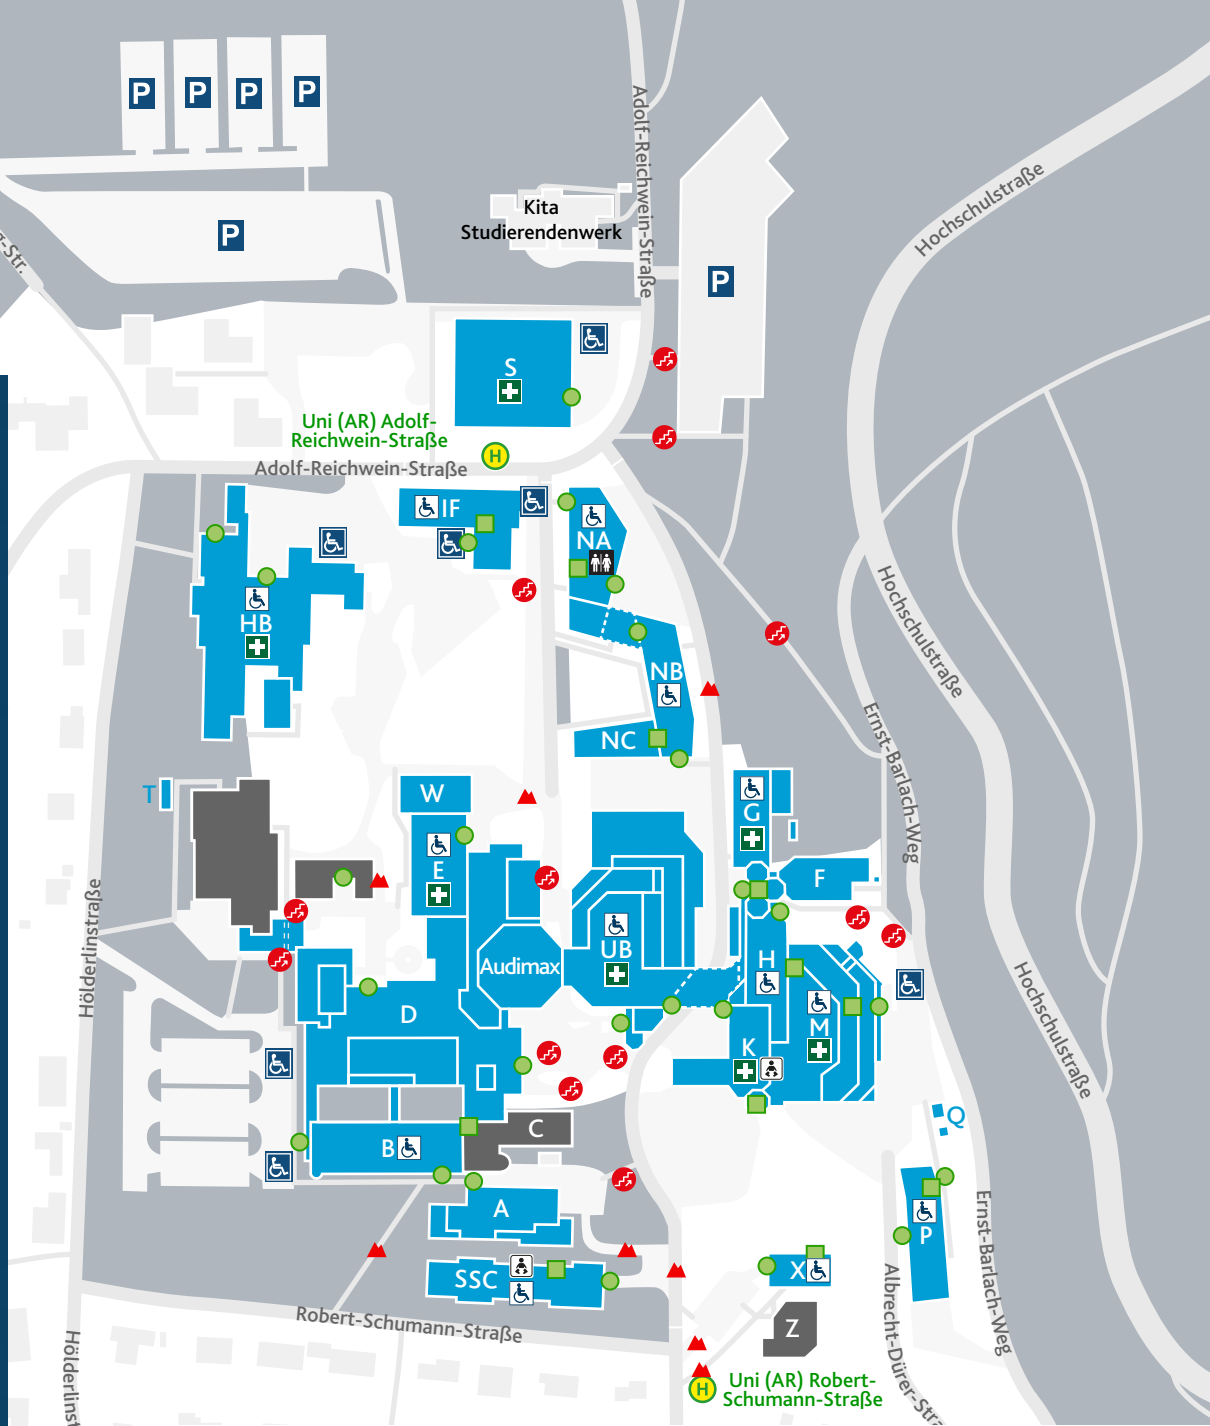

Campus Adolf-Reichwein-Straße (AR) Adolf-Reichwein-Straße 2

- A Seminar Rooms
- B Seminar Rooms, Faculty II (Music), Faculty IV (Biology)
- C Traffic route to other buildings
- D Gate/Information, Lecture Halls, Seminar Rooms, OASE-Lernwerkstatt, Student Learning Areas, Lernwerkstatt-Lehrer*innenbildung, Job Placement Center
- E Audimax, Gym
- F - G Seminar Rooms, Faculty IV (Chemistry)
- HB Seminar Rooms, Faculty II (Arts), Faculty IV (Physics Didactics), Student Learning Areas
- H - K Faculty I (Social Sciences, Romance Studies, Philosophy, History, Theology), Faculty II (Special Education, Social Work (BASA and MA BiSo)), Faculty IV (Department Office Chemistry und Biology, Math Didactics), Equal Opportunities Office, Seminar Rooms, AStA, Student Councils, Student Learning Areas, Children's Room, Student Representations
- IF Faculty I (Dean's Office, English Studies, Romance Studies)
- M Gate/Information, Gastronomy (Bistro, Canteen), AStA-Shop, Equal Opportunities Office, Student Learning Areas, Seminar Rooms, Canteen Administration, Leo
- NA Faculty II (Educational Philosophy), University Central Administration, Post Office, Press Office, Unishop
- NB Fakultäy II (Education), Fakultäy V (Psychology), Seminar Rooms, Student Learning Areas
- NC Special Waste Collection Point
- P Division 5, ZLT, Division 1.1 Work Safety
- S Gym
- SK Seminar Rooms
- SSC Faculty I (Philosophy), ZLB
- T Faculty IV (Biology Laboratory)
- UB Central Library
- W Cogeneration Unit
- X ZIMT (Media Library, Training Rooms, Support-Desk, Video Studio)

Accessibility on the campus

Access to the Adolf-Reichwein-Campus is only partially barrier-free. Please note the marked gradients/stairs (▲ / 🌀) the ground-level accesses (●) and building sections with elevator (■). Some parts of the building are only accessible via detours. In many buildings there are barrier-free toilets which can be operated with a "Eurokey".